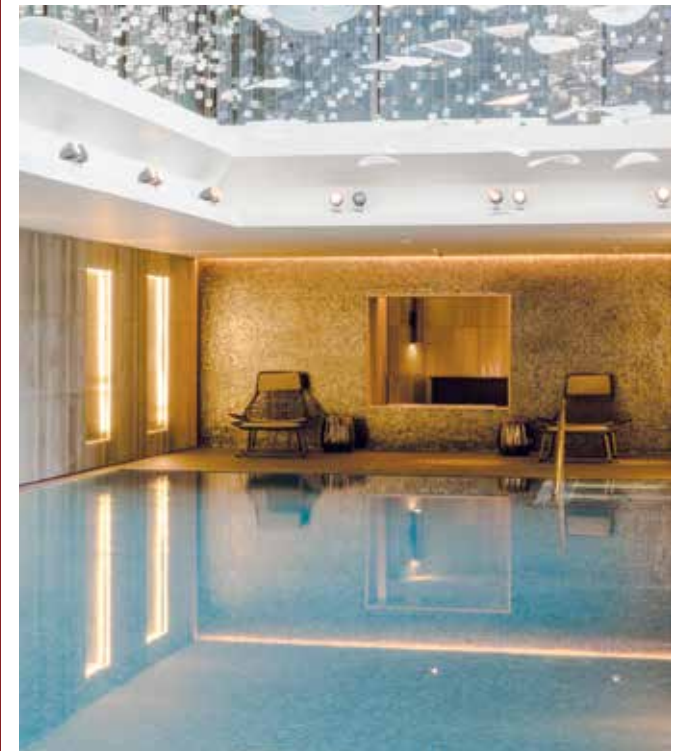

0212 924 02 00

Raffles High Tea in Style

You are invited to discover a rich and mouth-watering buffet offering a wide variety of desserts and savories with special creations for Valentine's Day, accompanied by an exclusive selection of tea blends from Melez tea and live piano performance, every day between 3.00-6.00 pm at Lavinia.

relaxing Raffles Spa day. The special happy hour offer continues with 50% discount on weekdays from 10.00-14.00 for all facial and body treatments.

0212 924 03 20

ZORLU WORLD'Ü HEMEN İNDİRİN

ARADIĞINIZ MAĞAZAYA KOLAYCA ULAŞIN!