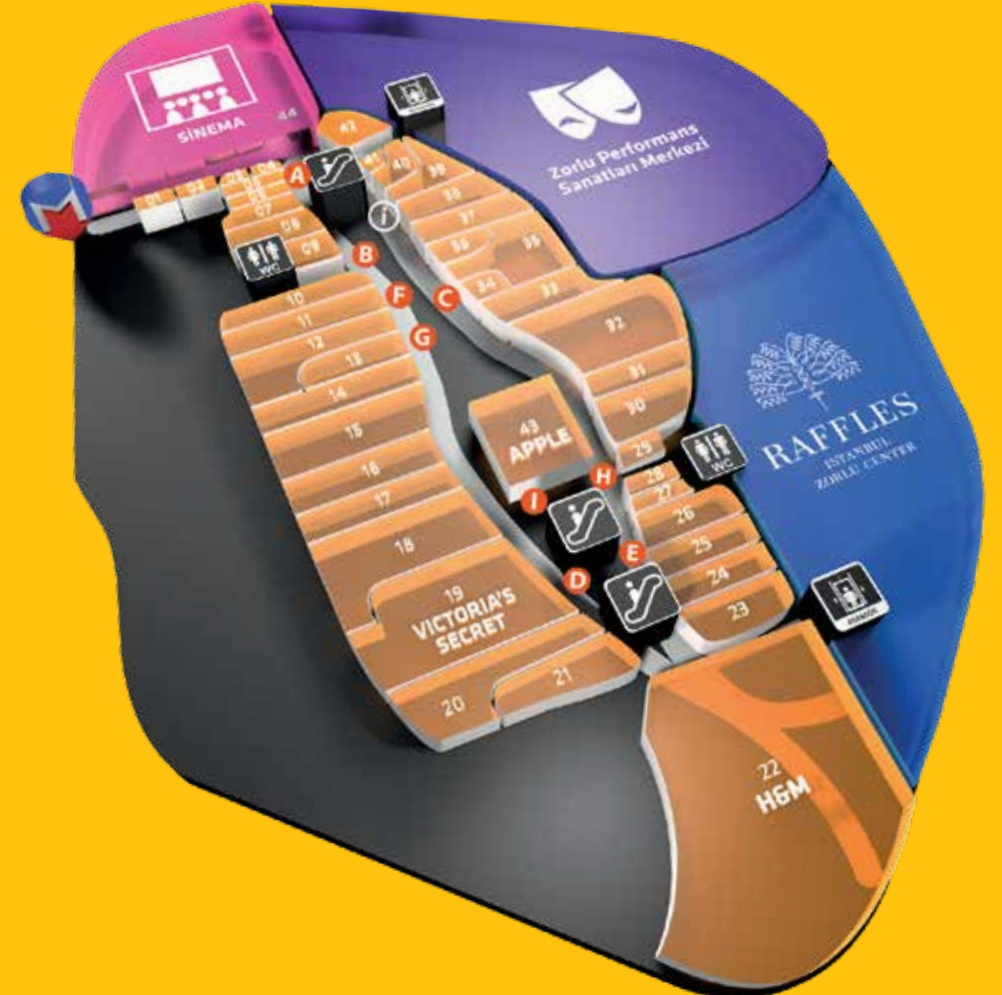

Ayakkabı / Çanta

25	Aldo	850 502 48 80
33	SuperStep	212 353 60 53
27	Moca Young&Kids	212 353 63 10

Elektronik

43	Apple Store	212 708 37 00
A	Venüs Telefon ve Aksesuar	505 542 94 52

Çocuk

38	B&G Store	212 353 62 63
09	Burberry Children	212 353 63 00
40	Carter's Oshkosh B'gosh	212 353 63 66
07	Imaginarium	212 353 61 23
36	Jacadi Paris	212 353 63 29
10	Joker Baby	850 200 12 88
06	Tartine Et Chocolat	212 353 60 50

Aksesuar / Mücevher

C	Agatha Paris	212 353 61 74
42	Emo Optik	212 353 66 16
H	Godiva	
I	Laduree Paris	
F	Luzdemia	212 353 69 43
34	Saat&Saat	212 353 65 65
G	Prime Store	

Hizmet Mağazaları

04	Zor Döviz	212 353 62 68-69-70-71
----	-----------	------------------------

Kültür / Spor / Eğlence

01	ETS Tur	212 353 68 16-17
44	Cinemaximum	212 353 62 14

Otopark Katı

BalonEvi	212 353 69 44
Dry Corner	212 353 63 37
Garenta	212 999 57 30
Jolly Tur	212 353 67 04-05
Levent Lostra	212 353 63 03
Otomol	212 409 09 09
Watch Doctor by Güngenci	212 353 69 49
Williams Oto Yıkama	212 353 63 55
Z Terzi	212 353 69 86

Info Desk ⓘ

THIS MONTH AT RAFFLES

A Summer Like No Other At Lounge 6

Located on the terrace of **Raffles Istanbul** and extending over captivating urban city views with a relaxing ambiance to enjoy the sun and beautiful weather, the outdoor pool **Lounge 6** offers a wide selection of summer activities accompanied by the best **Raffles** delicacies with special summer flavors, including sandwiches & burgers, fruit platters, smoothies, **Raffles** Sundaes, delectable cocktails & mocktails, in addition to our wide selection of shishas to be enjoyed throughout the day and night... You can enjoy our cool outdoor pool while our young guests enjoy special summer activities tailored for them at the **Raffles Kids Club**.